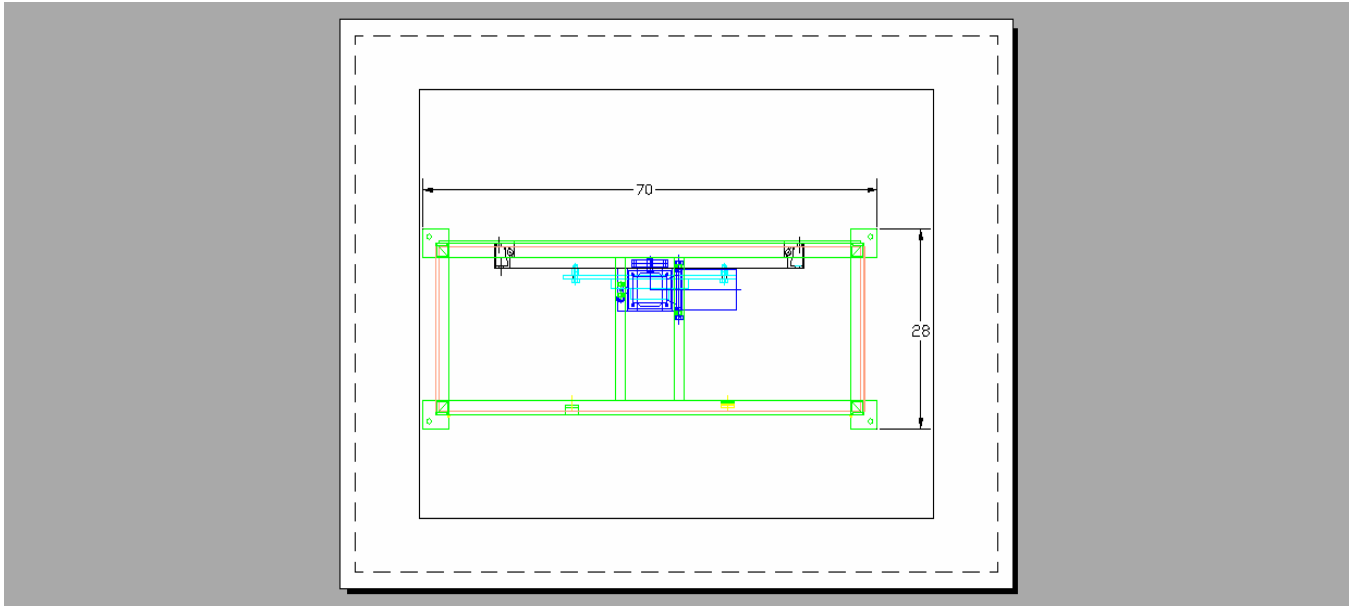

40" Stinger Unit Top View

Center load capacity for 40" Stinger Unit