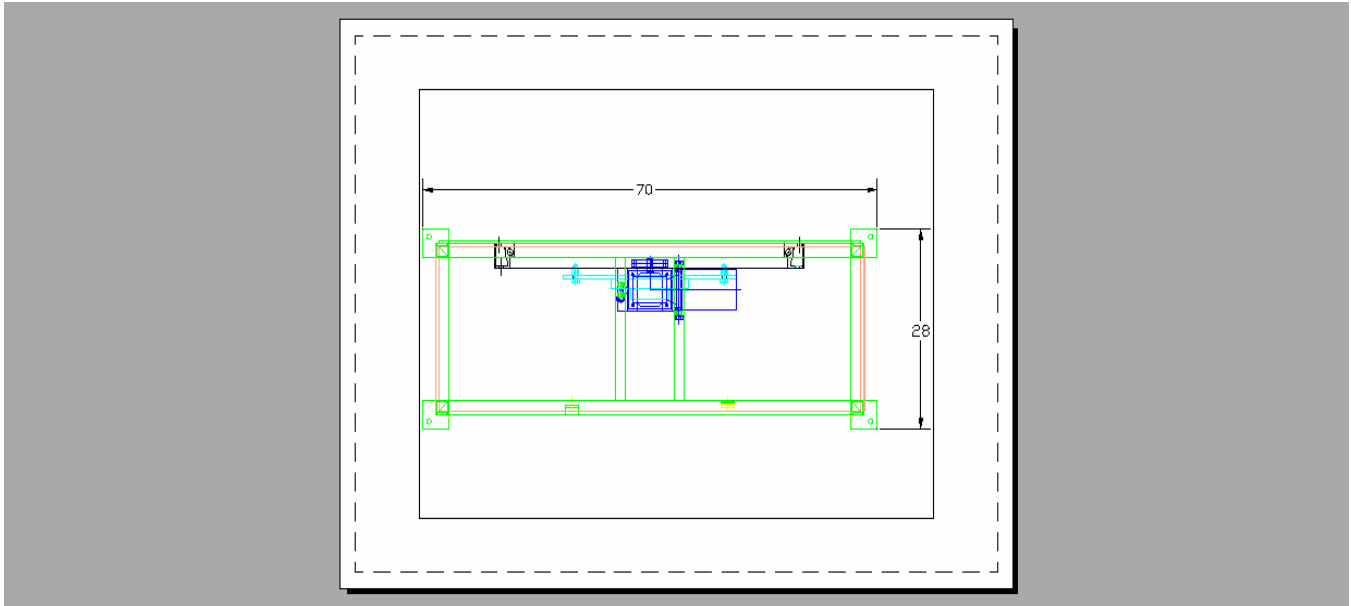

40" Stinger Unit Top View

Center load capacity for 40" Stinger Unit